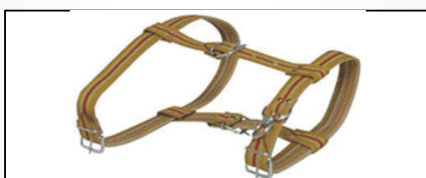

HAM PENTRU CAINE

Cod	Caracteristici	Buc./Bax
FS-13 589	mic 2.5CM-Nr.131	100
FS-13 590	mijlociu 3CM-Nr.132	100
FS-13 591	mare 3.5CM-Nr.133	100