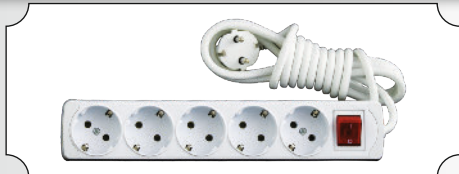

CABLURI

ROBINETI

GAZE

Prelungitor cu led 5 prize

Cod	Caracteristici	Buc./Bax
FE-40 319	(2Mx5PRIZE)	
FE-40 320	(3Mx5PRIZE)	
FE-40 321	(5Mx5PRIZE)	
FE-40 322	(7Mx5PRIZE)	
FE-40 323	(10Mx5PRIZE)	
FE-40 557	(15Mx5PRIZE)	
FE-40 324	(20Mx5PRIZE)