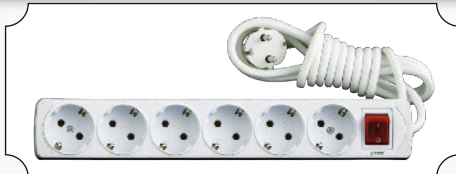

CABLURI

ROBINETI

GAZE

Prelungitor cu led 5 prize

Cod	Caracteristici	Buc./Bax
FE-40 319	(2Mx5PRIZE)	
FE-40 320	(3Mx5PRIZE)	
FE-40 321	(5Mx5PRIZE)	
FE-40 322	(7Mx5PRIZE)	
FE-40 323	(10Mx5PRIZE)	
FE-40 557	(15Mx5PRIZE)	
FE-40 324	(20Mx5PRIZE)	